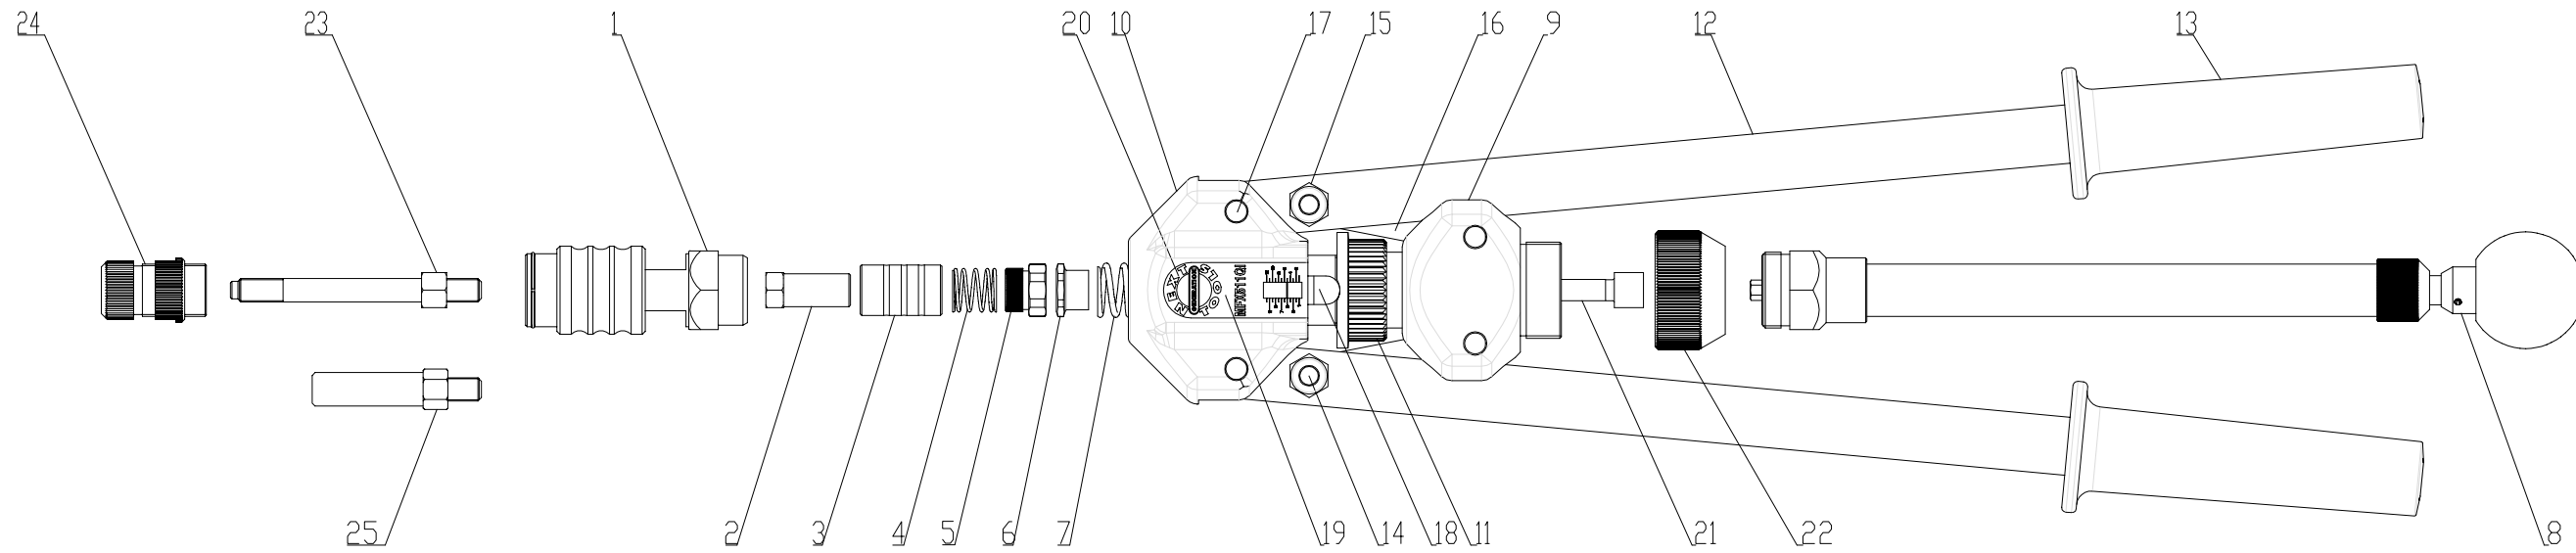

MFX511

Masterfix Products bv Europe

P.O.Box 21
6190 AA Beek
The Netherlands

Europalaan 12
6199 AB Maastricht-Airport

Phone: +31 (0)43 350 84 84
Fax: +31 (0)43 350 84 88
Website: www.masterfix.com

25	RIVBOLTPULLER M8	900A00013	-	1
25	RIVBOLTPULLER M6	900A00012	-	1
25	RIVBOLTPULLER M5	900A00011	-	1
24	ANVIL + COUNTERNUT M10	900A00032	-	1
24	ANVIL + COUNTERNUT M8	900A00031	-	1
24	ANVIL + COUNTERNUT M6	900A00030	-	1
24	ANVIL + COUNTERNUT M5	900A00029	-	1
23	MANDREL M10	900A00010	-	1
23	MANDREL M8	900A00009	-	1
23	MANDREL M6	900A00008	-	1
23	MANDREL M5	900A00007	-	1
22	CONNECTOR FOR SPINDLE	900P00072	-	1
21	JOINT SHAFT	900P00070	-	1
20	SIGN INDICATOR NEXT GENERATION	900P00065	-	1
19	SPRING 4,5x0,5 L40	900S00005	-	1
18	STROKE INDICATOR	900P00066	-	1
17	PIVOT PIN	900P00006	-	4
16	BRACKET (SET 3 PCS)	900A00003	-	2
15	M8 LOCKNUT	900S00001	-	4
14	LEVER BOLT	900P00007	-	2
13	GRIPS	900P00025	-	2
12	LEFT LEVER	900P00014	-	2
11	STROKE ADJUSTER	900P00067	-	1
10	FRONT BODY	900A00015	-	1
9	REAR BODY	900A00014	-	1
8	SPINDLE UNIT	900A00017	-	1
7	RETURN SPRING 18,6x2,0 L23,5	900S00006	-	1
6	PUSH NUT	900P00062	-	1
5	COUNTERNUT	900P00081	-	1
4	SPRING 14,9x1,0 L15,5	900S00007	-	1
3	SOCKET JOINT	900P00257	-	1
2	CONNECTING NUT MANDREL	900P00060	-	1
1	FRONT SLEEVE COMPLETE	900A00022	-	1
POS.	DESCRIPTION	ITEM No	CUST No.	QTY
T00005-000		All rights reserved. Date: 08-04-2009		
43210511	MFX511	-		